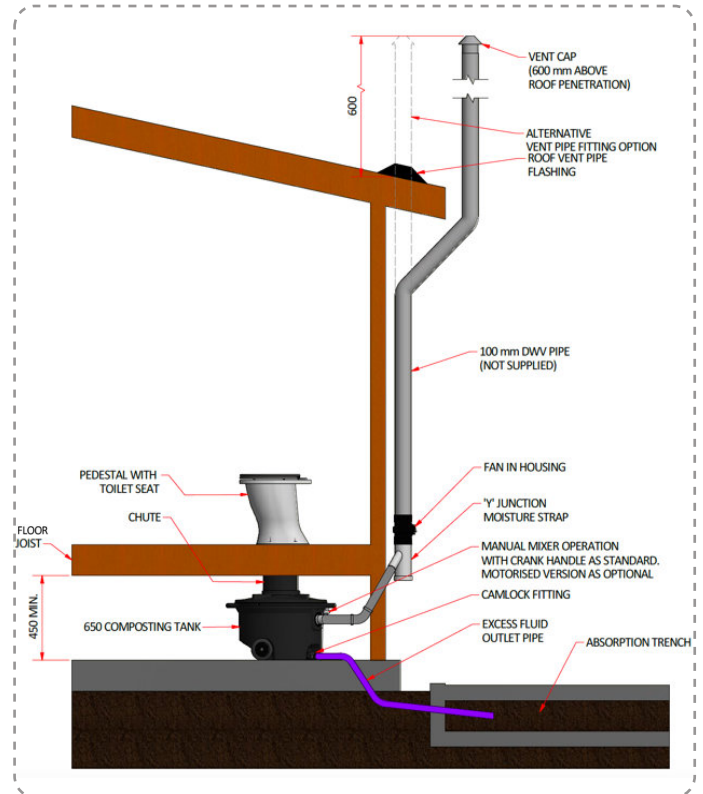

The All-New CM LP comes packed with all the latest features, smaller size with bigger capacity. Less floor clearance required, perfect for tiny houses and small spaces.

**Australian Designed and Assembled**

### Specification

|                       |                                     |
|-----------------------|-------------------------------------|
| Capacity              | 1-2 people on a permanent basis     |
| Power usage           | 12 Volt 5 Watt                      |
| Floorspace Required   | Clearance below floor: ↓ 450 mm     |
| Materials             | Stabilised LDPE materials           |
| Dimensions            | 630 (740 incl. handles) Wx 450 H mm |
| Chute Length          | 550 mm                              |
| Water Consumption     | Waterless                           |
| Solar Options         |                                     |
| Warranty              | 10 years warranty                   |
| ROTOMOULDED COMPONENT |                                     |

Side Profile of CM LP

### What will you get?

CM LP standard package includes:

- 2 x composting chambers with composter mixers
- Premium porcelain pedestal with soft close seat
- Waste connecting chute (up to 550 mm in length as standard but can be shortened if required).
- Ventilation system including a 12 volt 2 watt fan and transformer\*
- 2 x Nature Quick Microbe starter bags
- 1 x 125ml Nature Flush Enzymes & spray bottle
- 2 x Bags of bulking agent
- Easy to follow DIY Installation and Maintenance manual