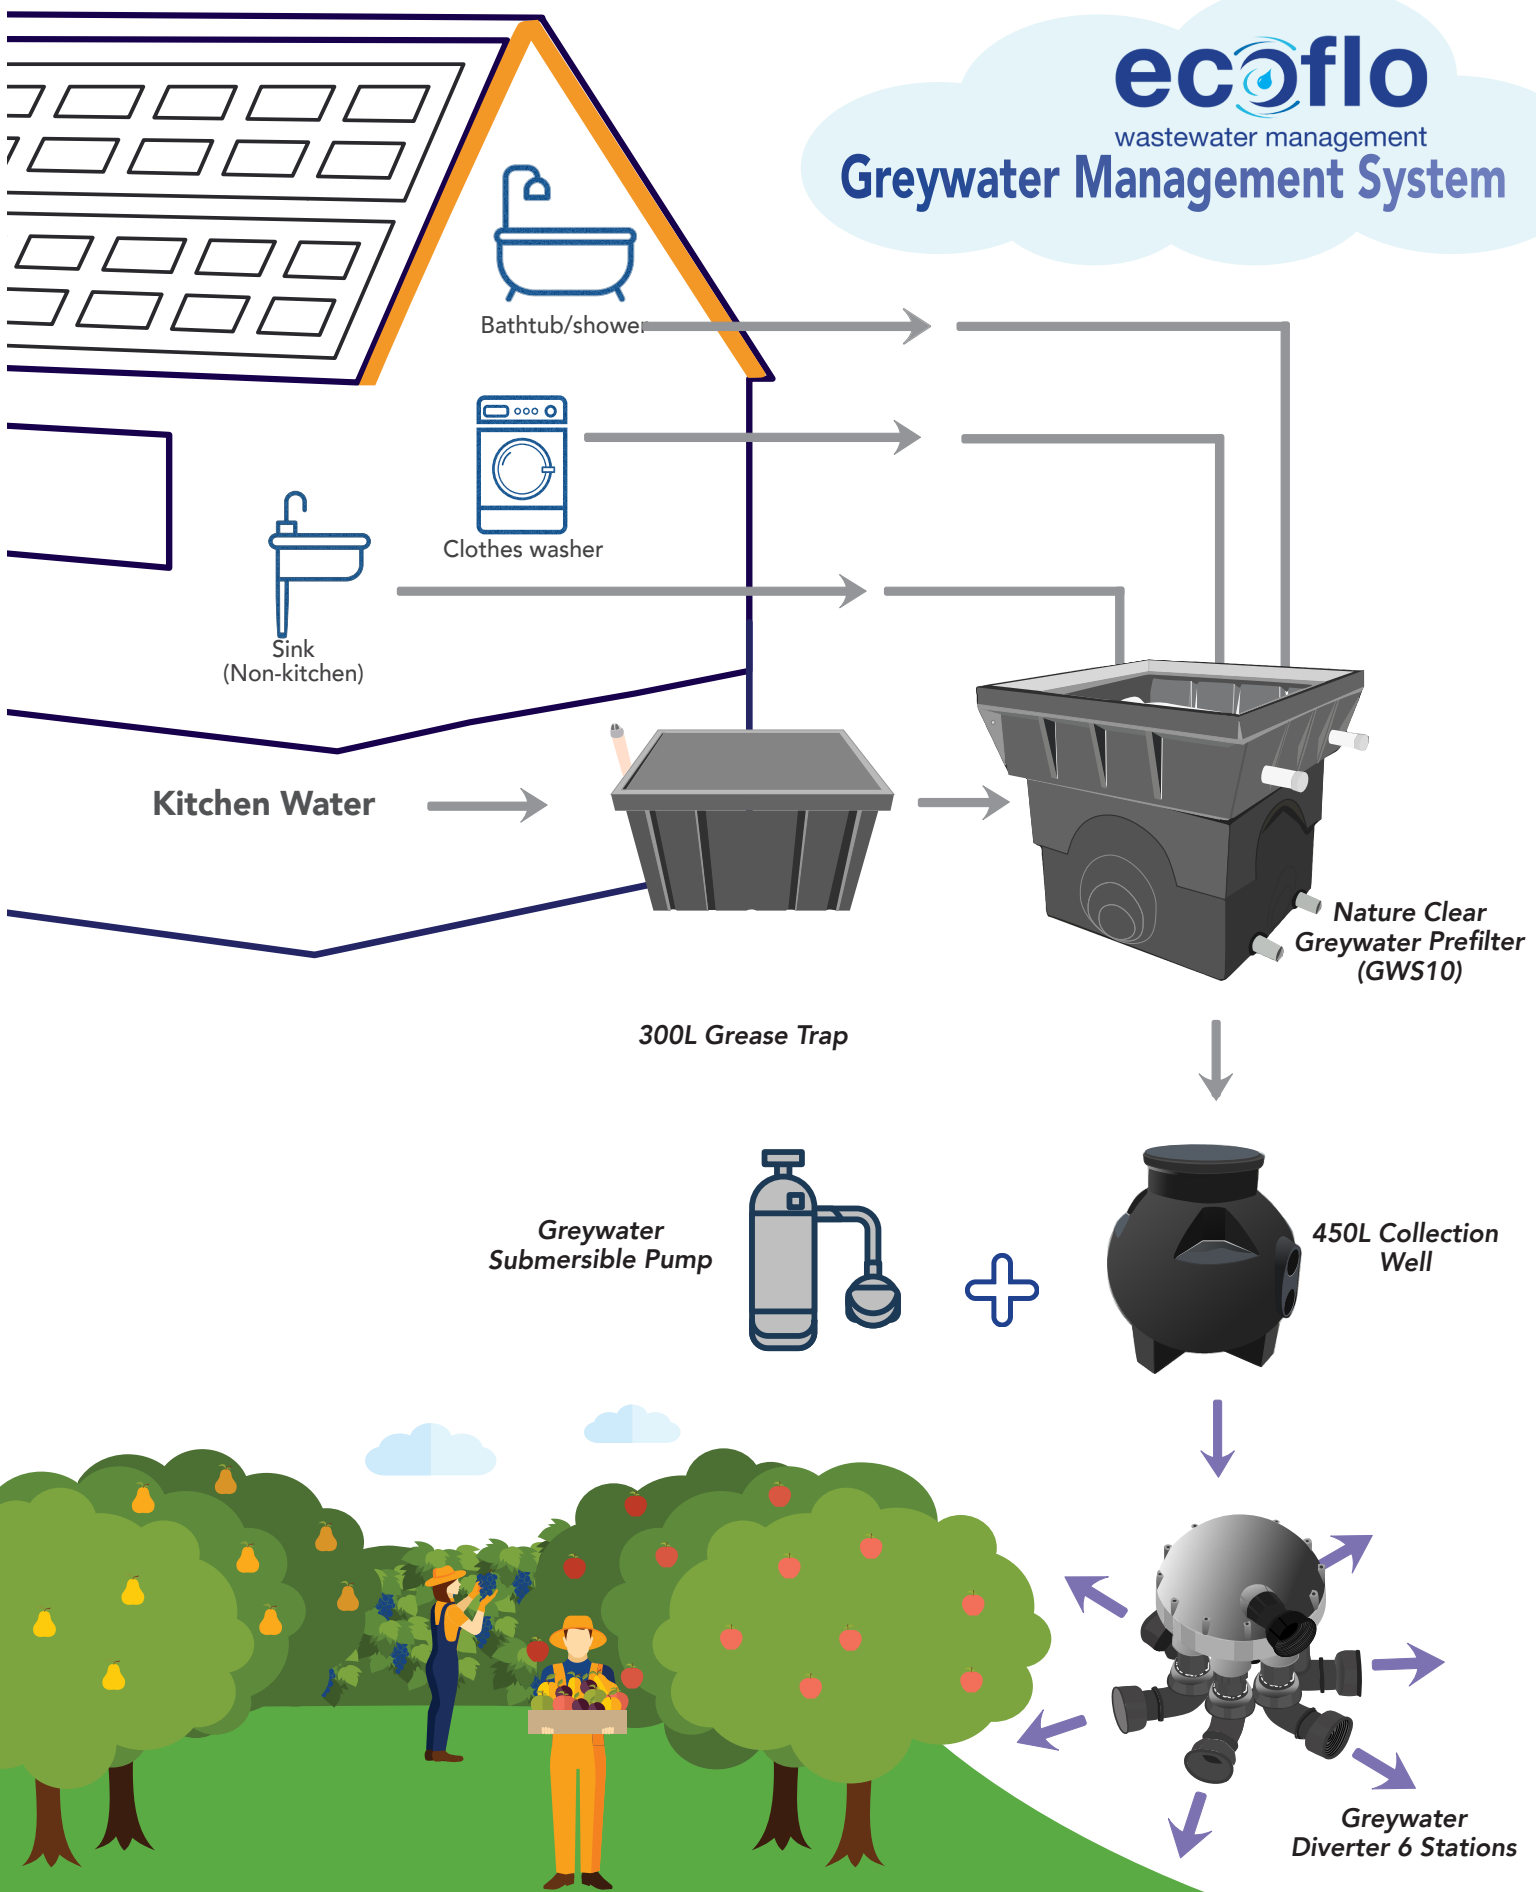

ecoflo

wastewater management

Greywater Management System

Get in Touch

1300 138 182

info@ecoflo.com.au
ecoflo.com.au
#ecoflowm